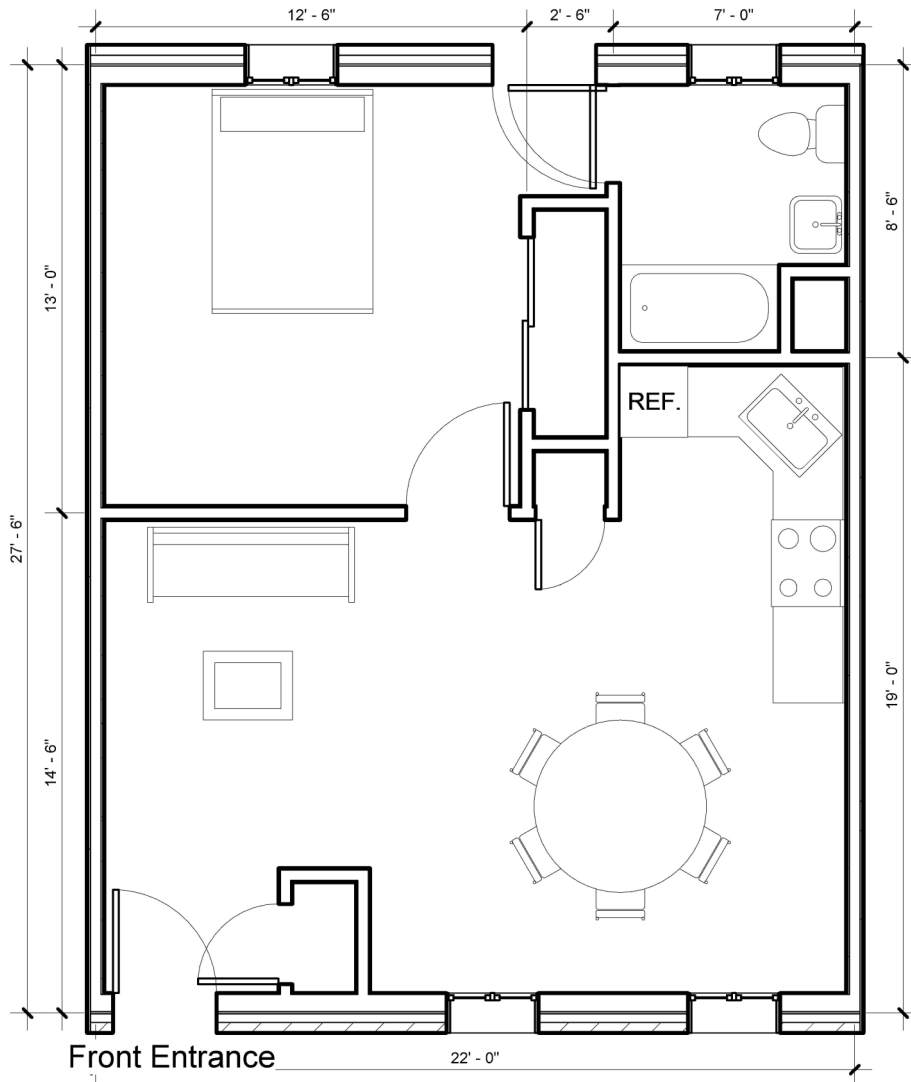

## Features:

- On site, coin operated laundry
- Large rooms with hardwood flooring
- Basement storage
- Hot water baseboard heat
- Typical unit ~ 605 sq. feet

Townhouse and Garden style family community with heat and all maintenance included in rent.