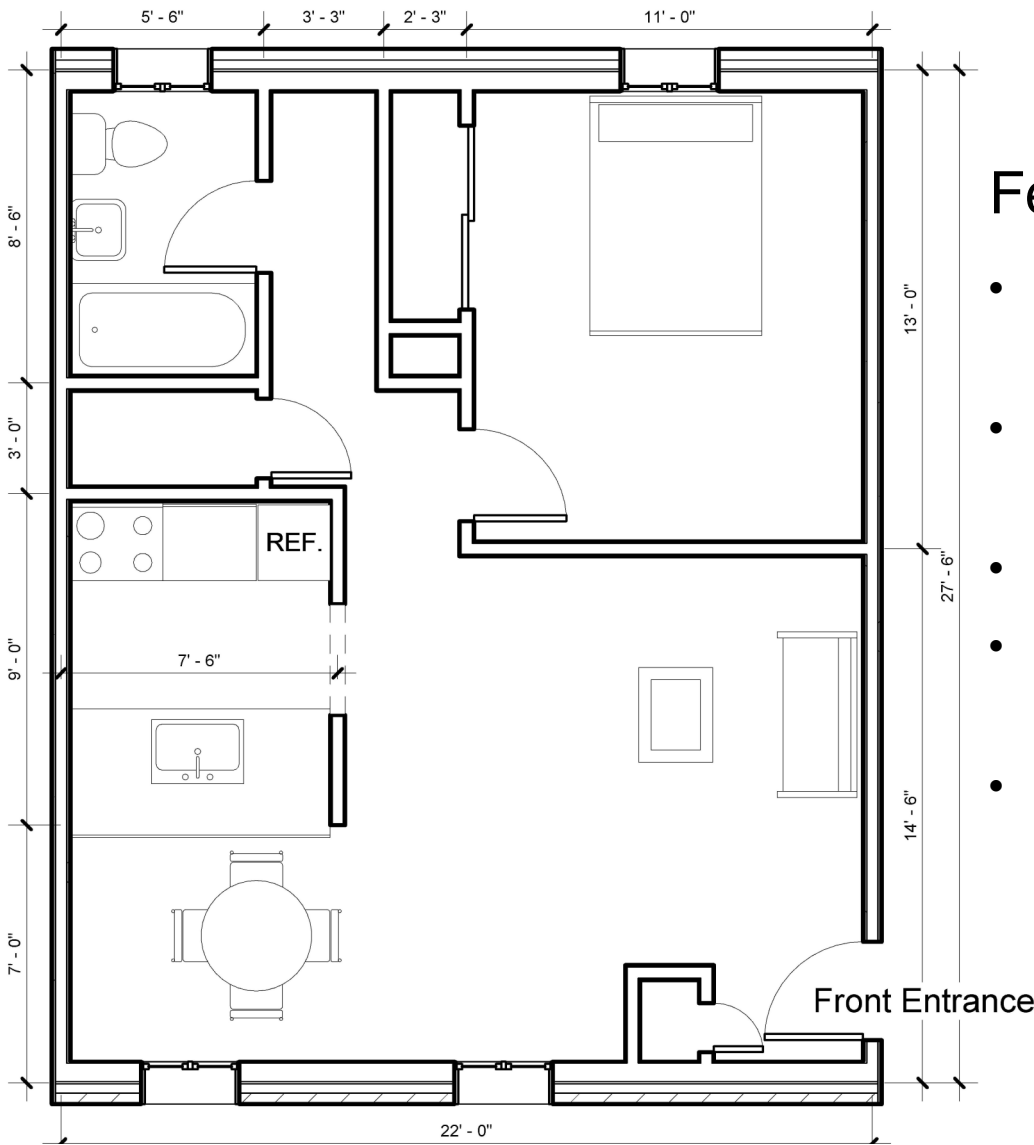

## Features:

- On site, coin operated laundry
- Large rooms with hard-wood flooring
- Basement storage
- Hot water baseboard heat
- Typical unit ~ 605 sq. feet

Townhouse and Garden style family community with heat and all maintenance included in rent.