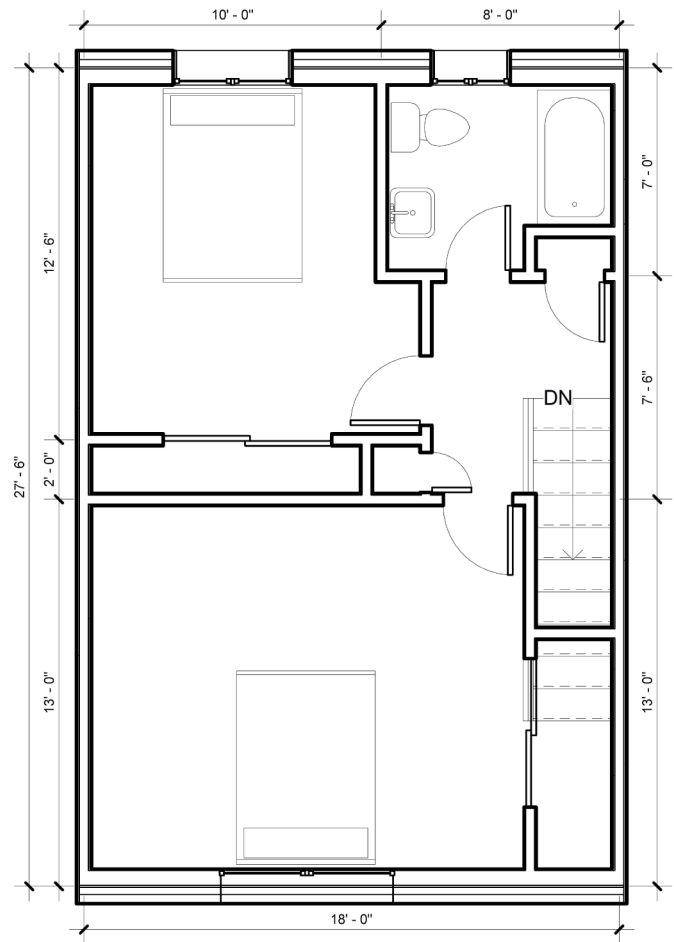

Indian Ridge: 2 Bedroom Townhouse

404 East Main St. Jewett City, CT 06351

Features:

- On site, coin operated laundry
- Basement storage
- Hot water baseboard heat
- Spacious rooms with hardwood flooring
- Typical unit ~ 960 sq. feet