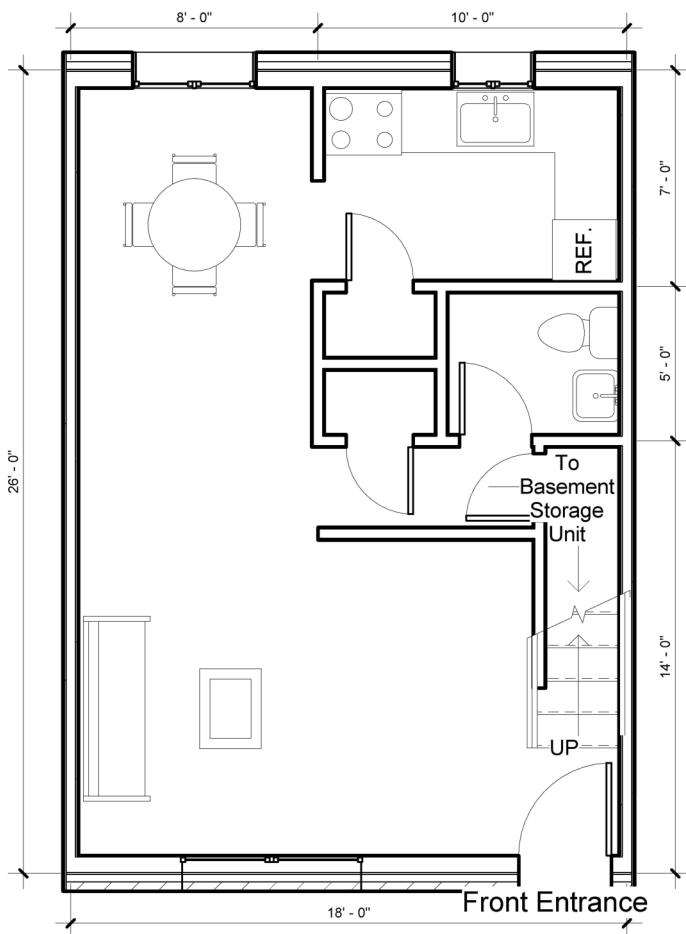

Indian Ridge: 2 Bedroom Townhouse

404 East Main St. Jewett City, CT 06351

Features:

- On site, coin operated laundry
- Basement storage
- Hot water baseboard heat
- Spacious rooms with hardwood flooring
- Typical unit ~ 960 sq. feet