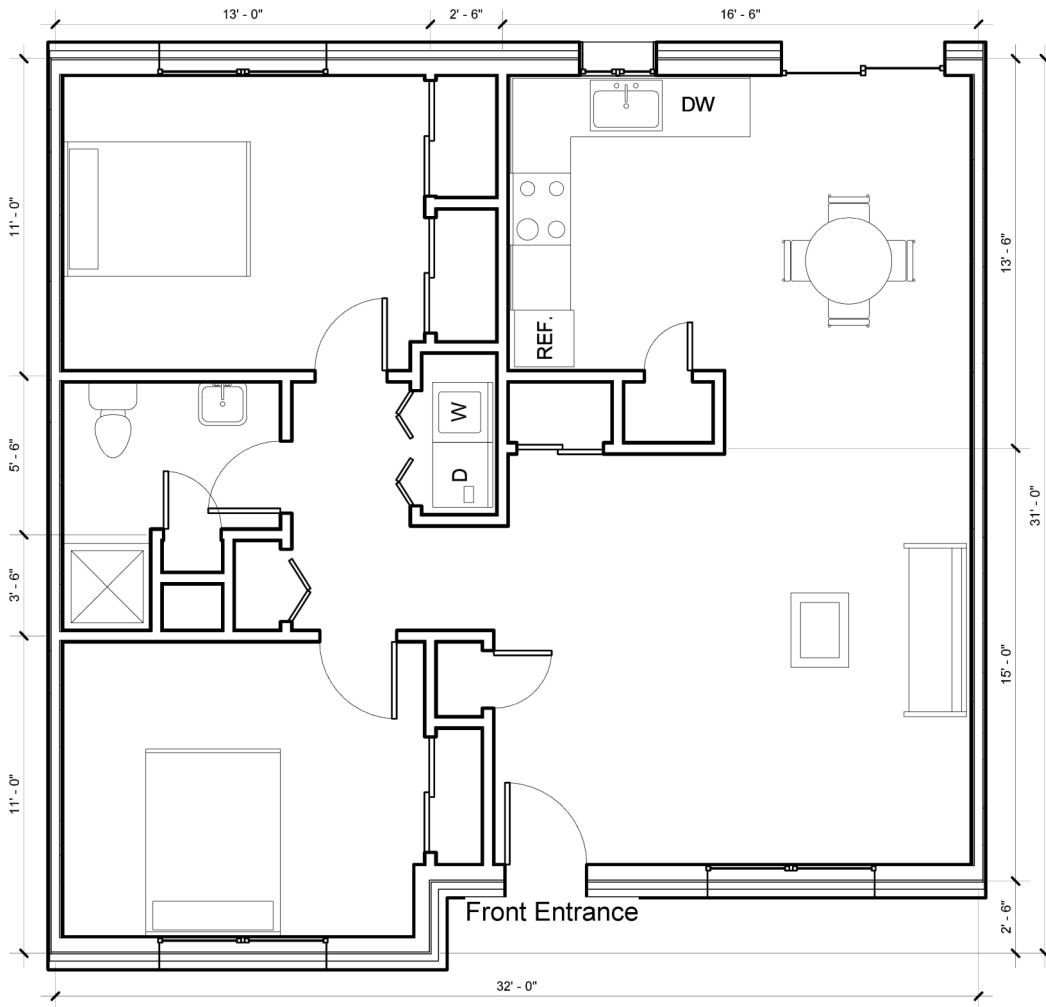

Gan Aden at Chestnut: 2 Bedroom, Middle Units

28 Chestnut Hill Rd. Colchester, CT 06415

Features:

- Laundry hook-up in unit
- Large tile bathroom with walk-in shower unit
- Hardwood floors throughout
- Hot water baseboard heat
- Typical unit ~ 960 sq. feet