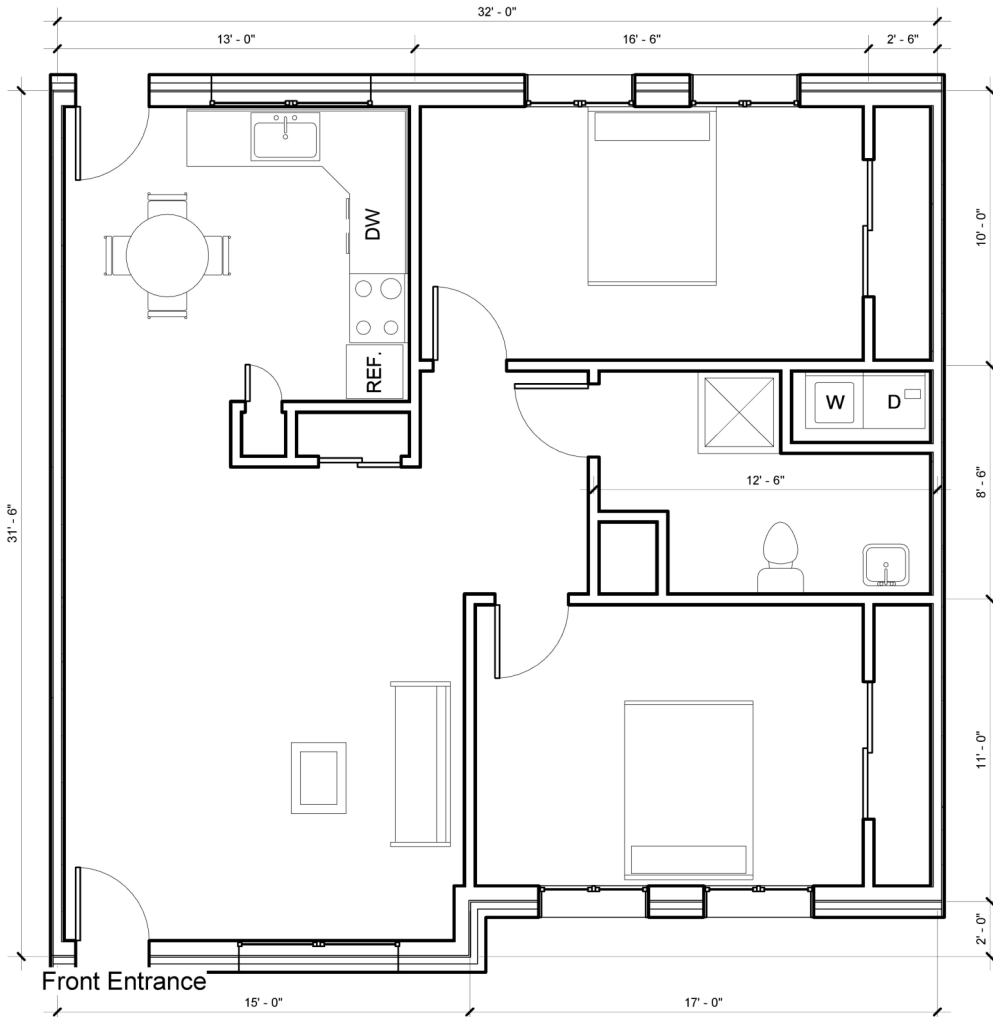

# Gan Aden Fields: 2 Bedroom, Middle and End Units

564 Norwich Ave. Colchester, CT 06415

## Features:

- Laundry hook-up in unit
- Large tile bathroom with walk-in shower unit
- Hardwood floors throughout
- Hot water baseboard heat
- Typical unit ~ 970 sq. feet

Garden style 55+ adult community.